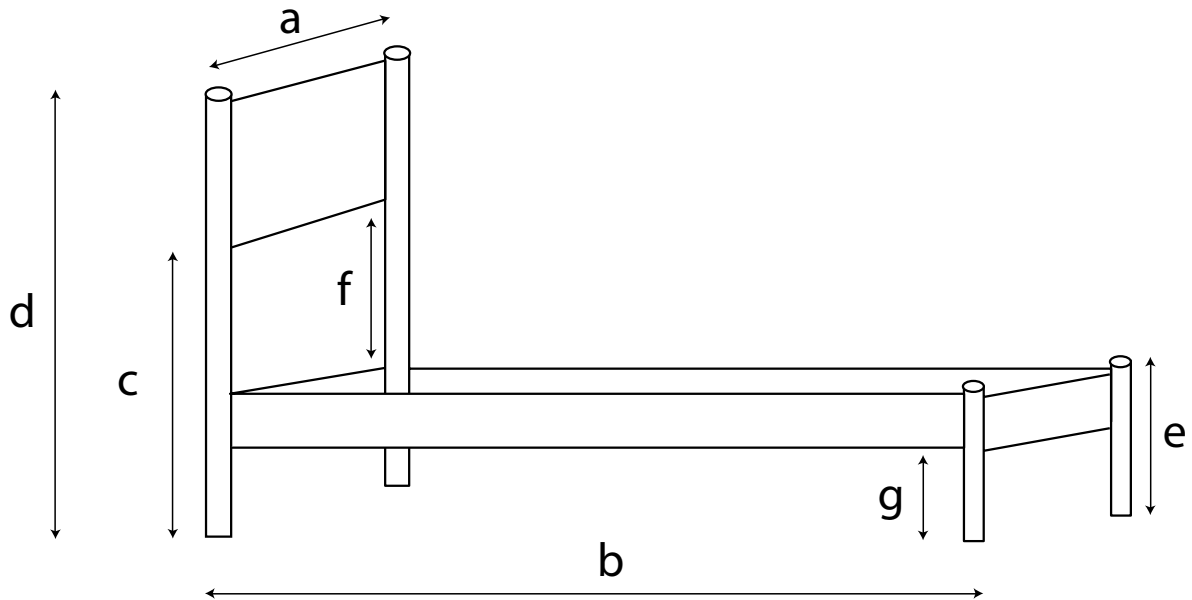

GREAT DANE

Great Dane Bed

Measurements

QUEEN BED

a) Frame width	1650mm
b) Frame length	2160mm
c) Height	660mm
d) Bed Head Feature Height	950mm
e) Bed Base Frame Height	350mm
f) Top frame to bottom of Bed Head	310mm
g) Floor to bottom of mattress	230mm

KING BED

a) Frame width	1960mm
b) Frame length	2160mm
c) Height	660mm
d) Bed Head Feature Height	950mm
e) Bed Base Frame Height	350mm
f) Top frame to bottom of Bed Head	310mm
g) Floor to bottom of mattress	230mm