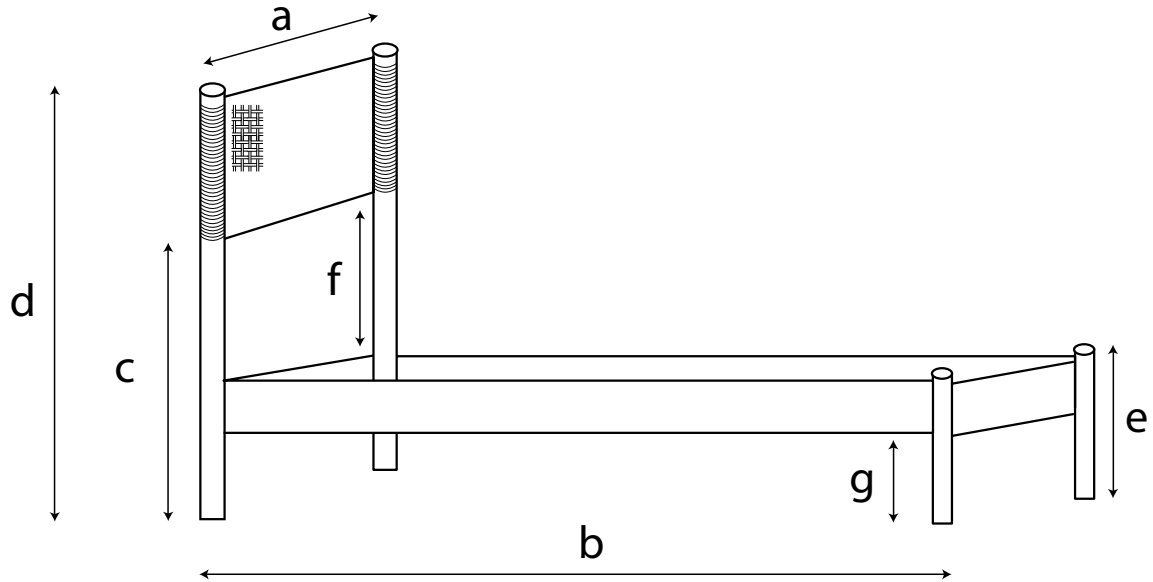

GREAT DANE

Great Dane Klassik Papercord Bed

Measurements

QUEEN BED

a) Frame width	1626mm
b) Frame length	2136mm
c) Height	650mm
d) Bed Head Feature Height	1060mm
e) Bed Base Frame Height	360mm
f) Top frame to bottom of Bed Head	295mm
g) Floor to bottom of mattress	230mm

KING BED

a) Frame width	1936mm
b) Frame length	2136mm
c) Height	650mm
d) Bed Head Feature Height	1060mm
e) Bed Base Frame Height	360mm
f) Top frame to bottom of Bed Head	295mm
g) Floor to bottom of mattress	230mm